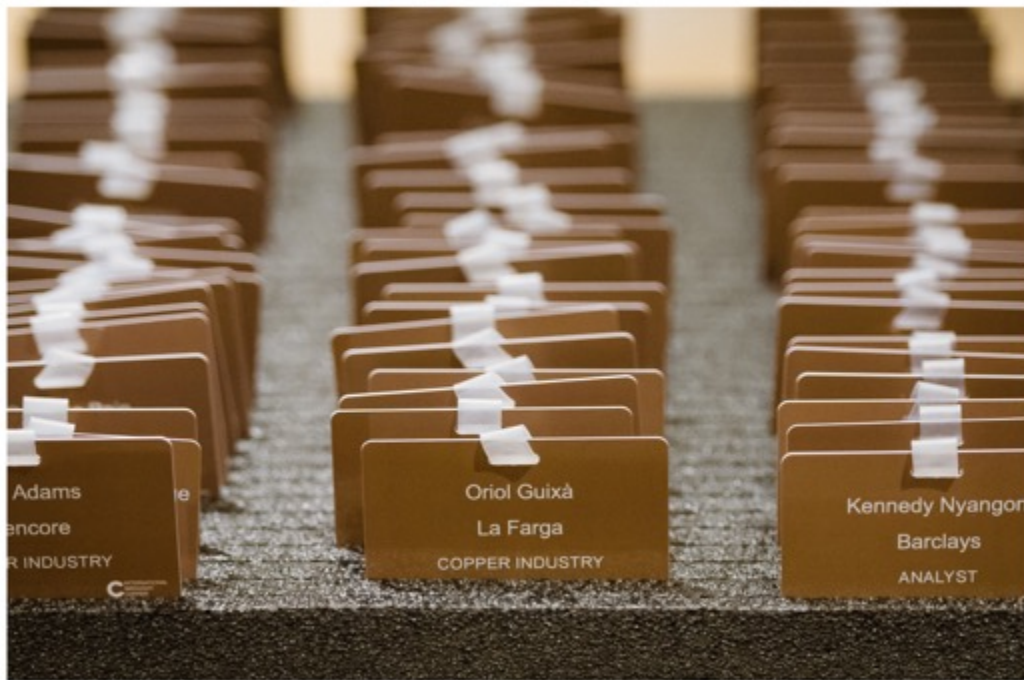

A black square containing the text 'CAMEO PHOTOGRAPHY' in white, serif, all-caps font. The word 'CAMEO' is on the top line and 'PHOTOGRAPHY' is on the bottom line. The entire graphic is framed by thick black L-shaped bars at the top-left and bottom-right corners.

CAMEO  
PHOTOGRAPHY

CORPORATE EVENTS

COPPER ALLIANCE  
HYATT REGENCY LONDON - THE CHURCHILL

THE BRIEF:

- CANDID/REPORTAGE SHOTS OF GUESTS NETWORKING
  - IMAGES OF SPEAKERS
- CANDID SHOTS OF AUDIENCE AT DIFFERENT ANGLES
  - ATMOSPHERIC ROOM SHOTS
  - DETAILED SHOTS OF DRINKS & BROCHURES